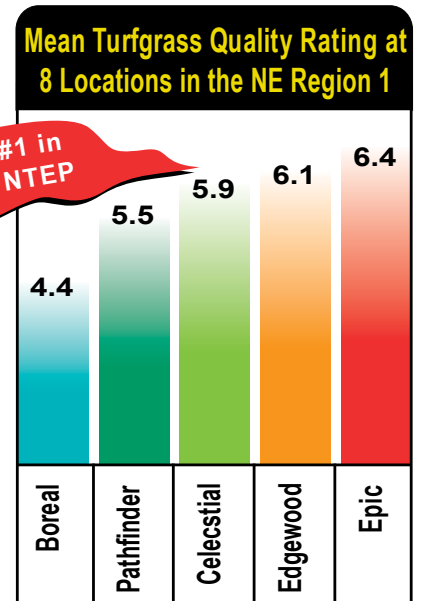

#1 Strong
Creeping Red
Fescue in
2003 NTEP

Where legends begin in improved fine fescue

Epic is the newest and most versatile improved strong creeping red fescue on the market in the past decade. Its rich, dark green color makes it perfect for shaded lawns and low maintenance turf across North America.

Performance Characteristics

- Top NTEP Performance
- Endophyte enhanced
- Rich dark green color
- Drought tolerance
- Tolerates infertile, acidic soil
- #1 creeper in 2003 NTEP